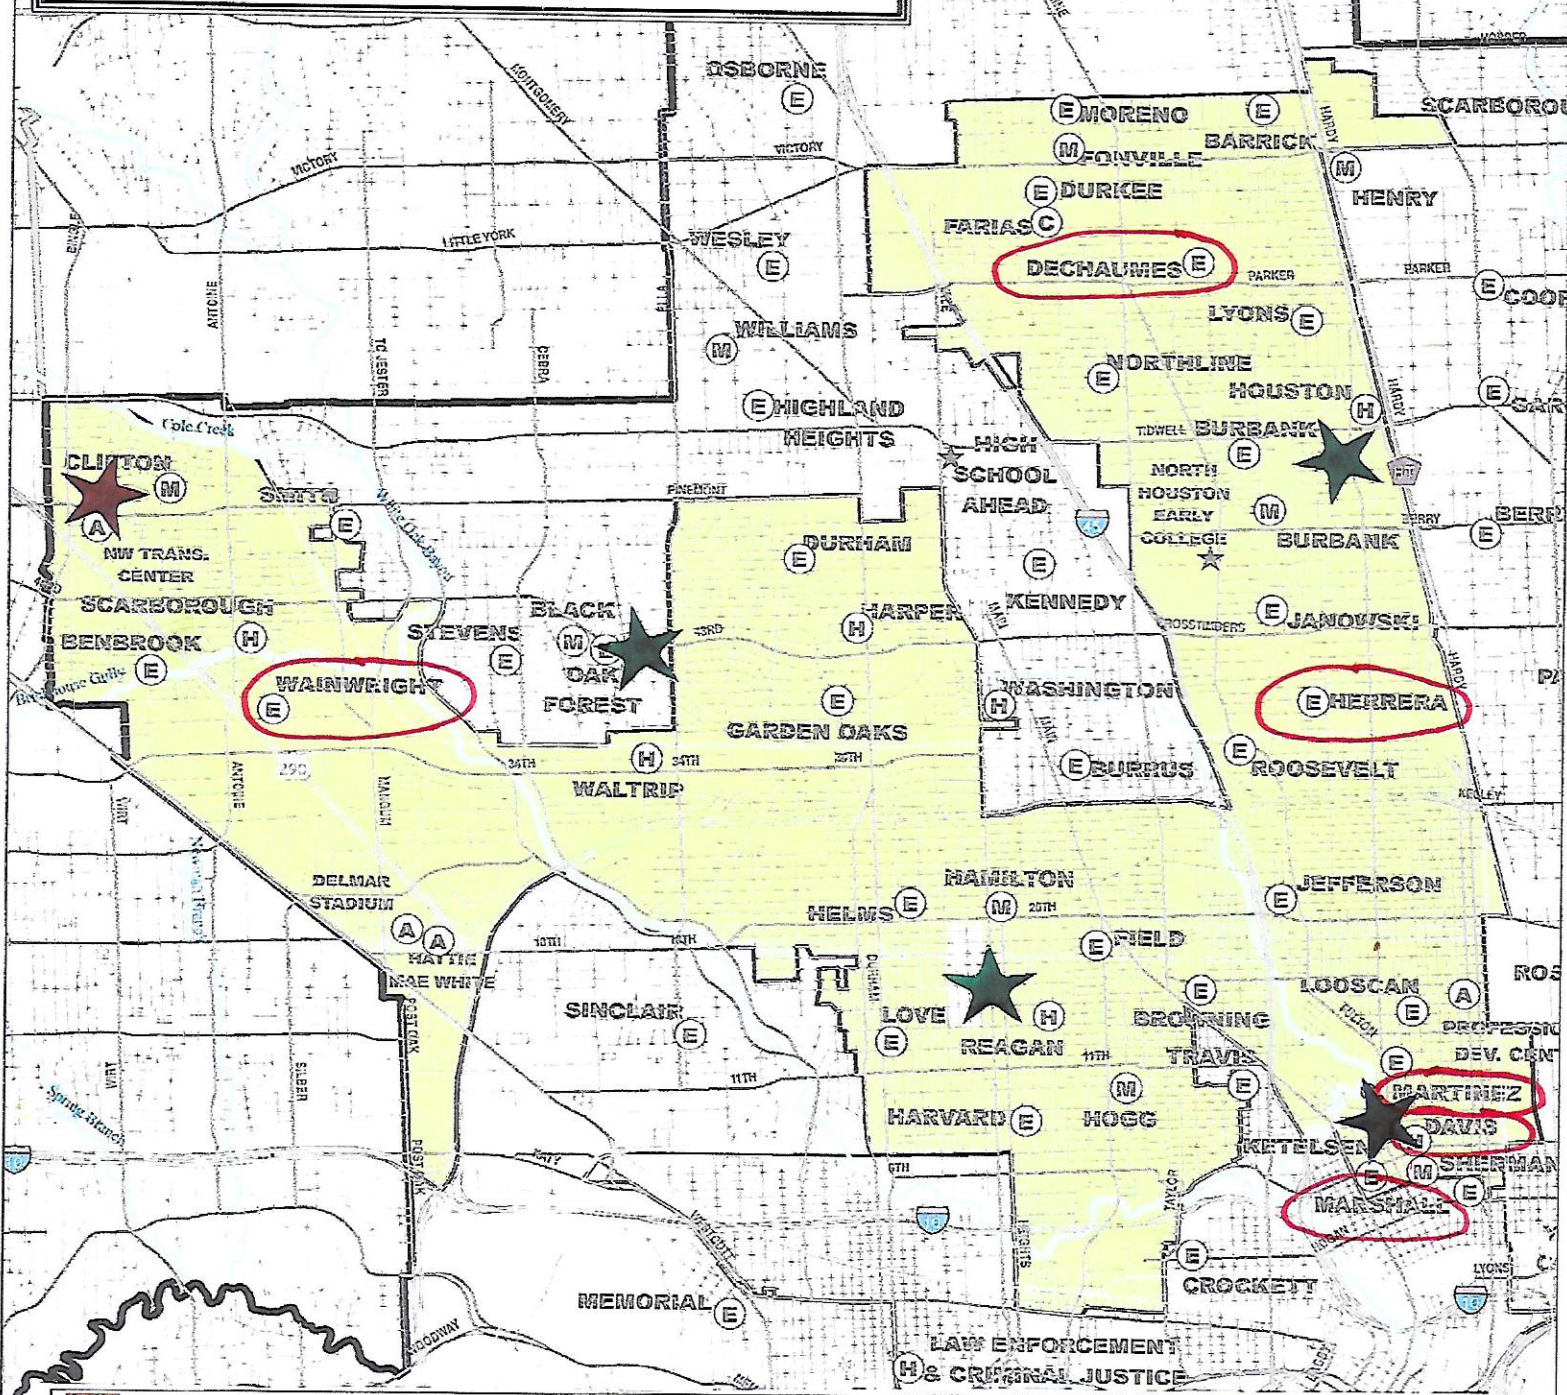

# HOUSTON ISD BOARD OF EDUCATION DISTRICT I

- (A) Administration
- (C) Early Childhood Center
- (E) Elementary School
- (M) Middle School
- (H) High School
- ▽ 6-12
- ★ Charter/Alternative
- △ PK-3
- Railroads
- Bayous
- Trustee District

Prepared by Houston ISD Demographics, September 2014.

Carnegie, Collier, Heights, Moody branches (represented by stars) within boundary and Oak Forest just outside